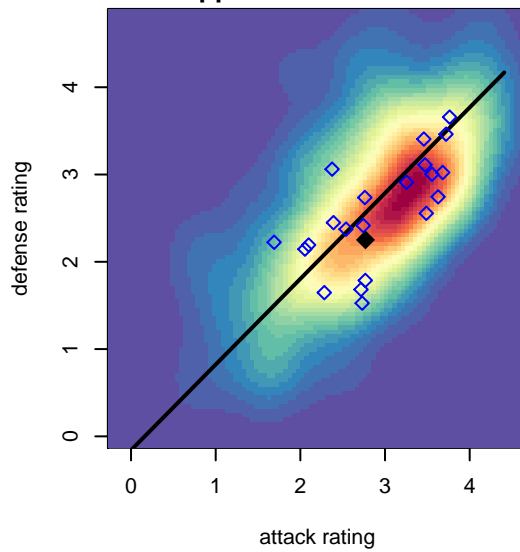

# FC Nova SuperNova Black B98

FC Nova  
 Boise, ID  
 B98 total strength=1524  
 attack=15.94 defense=9.5  
 spr league = Spr Idaho D3 U17 A U17  
 notes= Christiansen 2013

alt names used:  
 FC Nova Black (ID)  
 FC Nova Rackleff  
 FC NOVA BLACK 98  
 FC NOVA BLACK 98 (ID)

Venues played:  
 2014 Spr Idaho D3 U15/16 Bracket A U16  
 2014 ID State Cup U16  
 2015 Region IV Pres Cup U16  
 2015 FC Nova Fall Showcase U18 King  
 2015 Eastside Timbers Showcase U17  
 2015 Spr Idaho D3 U17 A U17  
 2015 ID State Cup U17

**FC Nova SuperNova Black B98**  
 Dots are actual minus expected GF (blue circles) and GA (red triangles).  
 Blue line is smoothed change in attack strength. Red is smoothed change in defense strength.

**attack and defense variance (black dot)  
relative to other teams  
and top 10 in region**

**attack and defense rating  
relative to others at age  
and all opponents in last 13 months**

**attack and defense rating  
relative to others at age  
and all opponents in last 13 months**