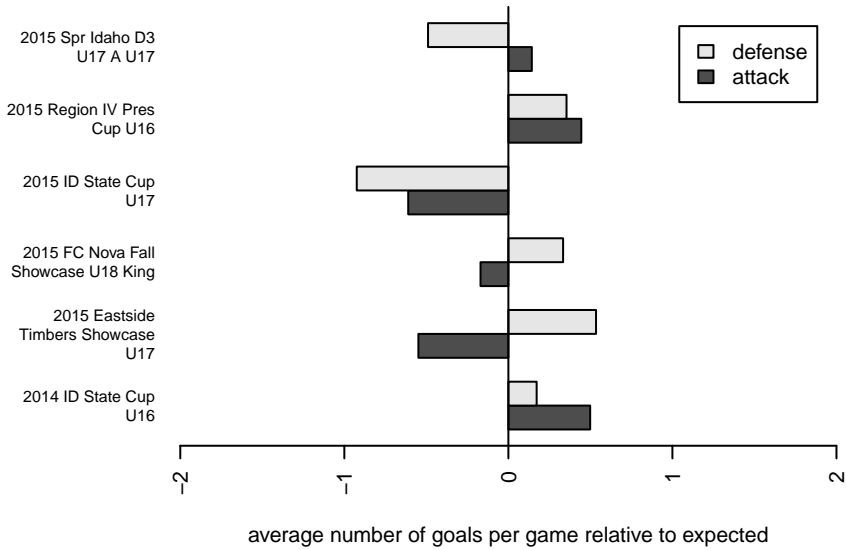

**FC Nova SuperNova Black B98**  
 Dots are actual minus expected GF (blue circles) and GA (red triangles).  
 Blue line is smoothed change in attack strength. Red is smoothed change in defense strength.

**attack and defense variance (black dot)  
relative to other teams  
and top 10 in region**

**attack and defense rating  
relative to others at age  
and all opponents in last 13 months**

**attack and defense rating  
relative to others at age  
and all opponents in last 13 months**

**Performance relative to 13 month average**

**Performance relative to 13 month average**

Distribution of opponents  
 Red = Lose zone, Blue = Win zone, Green = Even  
 Black line separates win/lose zones