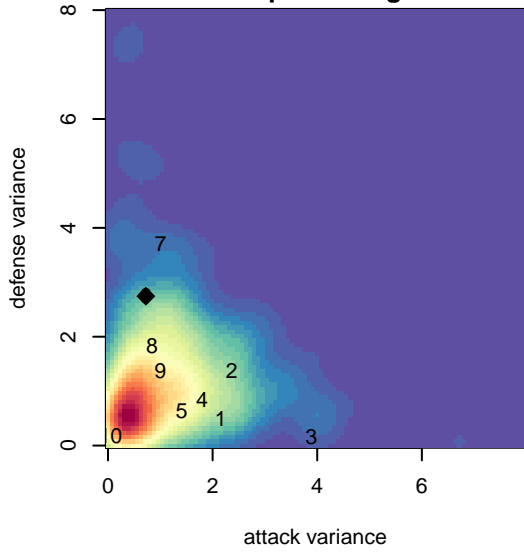

# FC Nova SuperNova Black B98

FC Nova  
 Boise, ID  
 B98 total strength=1524  
 attack=15.94 defense=9.5  
 spr league = Spr Idaho D3 U17 A U17  
 notes= Christiansen 2013

alt names used:  
 FC Nova Black (ID)  
 FC Nova Rackleff  
 FC NOVA BLACK 98  
 FC NOVA BLACK 98 (ID)

**FC Nova SuperNova Black B98**  
 Dots are actual minus expected GF (blue circles) and GA (red triangles).  
 Blue line is smoothed change in attack strength. Red is smoothed change in defense strength.

**attack and defense variance (black dot)  
relative to other teams  
and top 10 in region**

**attack and defense rating  
relative to others at age  
and all opponents in last 13 months**

**attack and defense rating  
relative to others at age  
and all opponents in last 13 months**