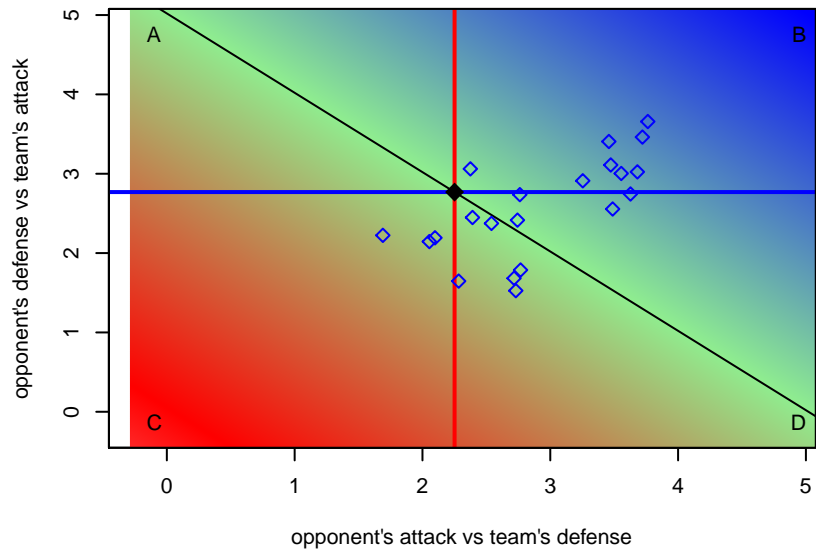

**FC Nova SuperNova Black B98**  
 Dots are actual minus expected GF (blue circles) and GA (red triangles).  
 Blue line is smoothed change in attack strength. Red is smoothed change in defense strength.

**attack and defense variance (black dot)  
relative to other teams  
and top 10 in region**

**attack and defense rating  
relative to others at age  
and all opponents in last 13 months**

**attack and defense rating  
relative to others at age  
and all opponents in last 13 months**

**Performance relative to 13 month average**

**Performance relative to 13 month average**

Distribution of opponents  
 Red = Lose zone, Blue = Win zone, Green = Even  
 Black line separates win/lose zones