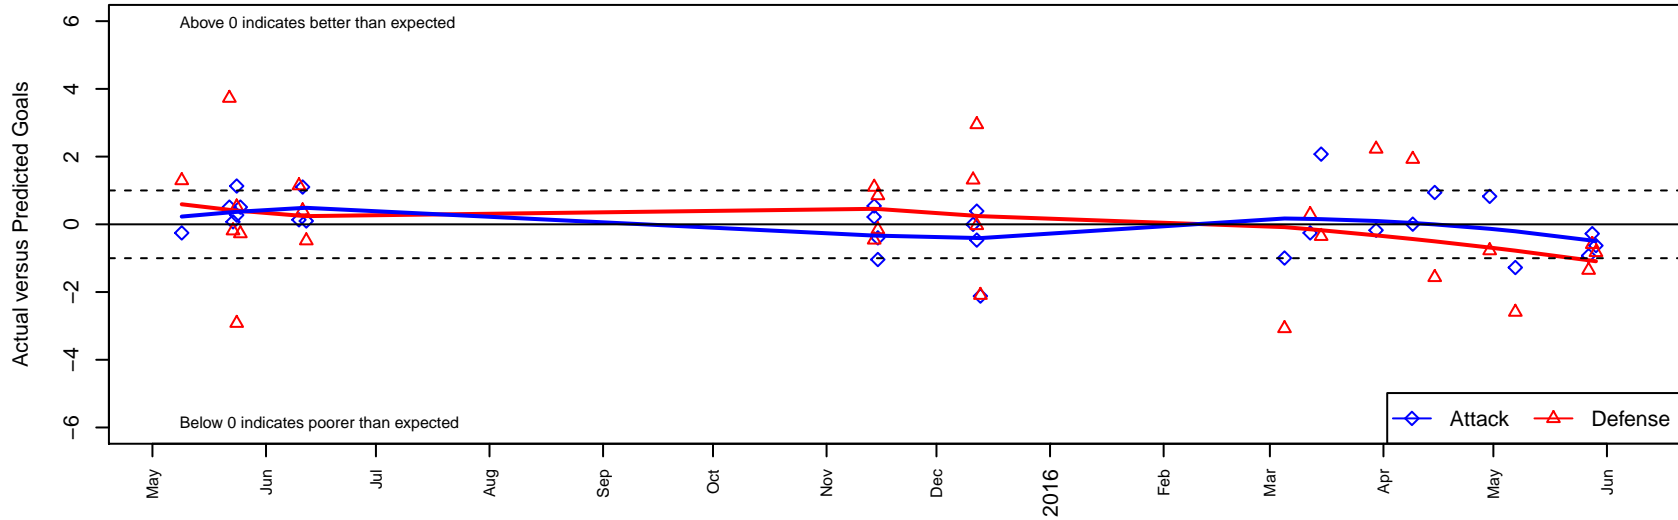

# FC Nova SuperNova Black B98

FC Nova  
 Boise, ID  
 B98 total strength=1524  
 attack=15.94 defense=9.5  
 spr league = Spr Idaho D3 U17 A U17  
 notes= Christiansen 2013

alt names used:  
 FC Nova Black (ID)  
 FC Nova Rackleff  
 FC NOVA BLACK 98  
 FC NOVA BLACK 98 (ID)

Venues played:  
 2014 Spr Idaho D3 U15/16 Bracket A U16  
 2014 ID State Cup U16  
 2015 Region IV Pres Cup U16  
 2015 FC Nova Fall Showcase U18 King  
 2015 Eastside Timbers Showcase U17  
 2015 Spr Idaho D3 U17 A U17  
 2015 ID State Cup U17

**FC Nova SuperNova Black B98**  
 Dots are actual minus expected GF (blue circles) and GA (red triangles).  
 Blue line is smoothed change in attack strength. Red is smoothed change in defense strength.

**attack and defense variance (black dot)  
relative to other teams  
and top 10 in region**

**attack and defense rating  
relative to others at age  
and all opponents in last 13 months**

**attack and defense rating  
relative to others at age  
and all opponents in last 13 months**