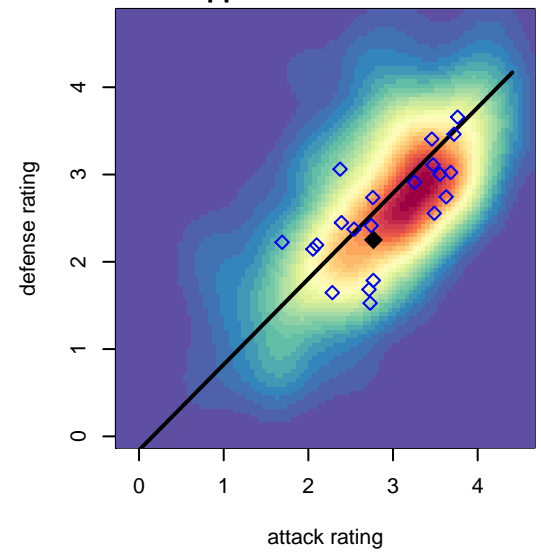

**FC Nova SuperNova Black B98**  
 Dots are actual minus expected GF (blue circles) and GA (red triangles).  
 Blue line is smoothed change in attack strength. Red is smoothed change in defense strength.

**attack and defense variance (black dot)  
relative to other teams  
and top 10 in region**

**attack and defense rating  
relative to others at age  
and all opponents in last 13 months**

**attack and defense rating  
relative to others at age  
and all opponents in last 13 months**

**Performance relative to 13 month average**

**Performance relative to 13 month average**

Distribution of opponents  
 Red = Lose zone, Blue = Win zone, Green = Even  
 Black line separates win/lose zones